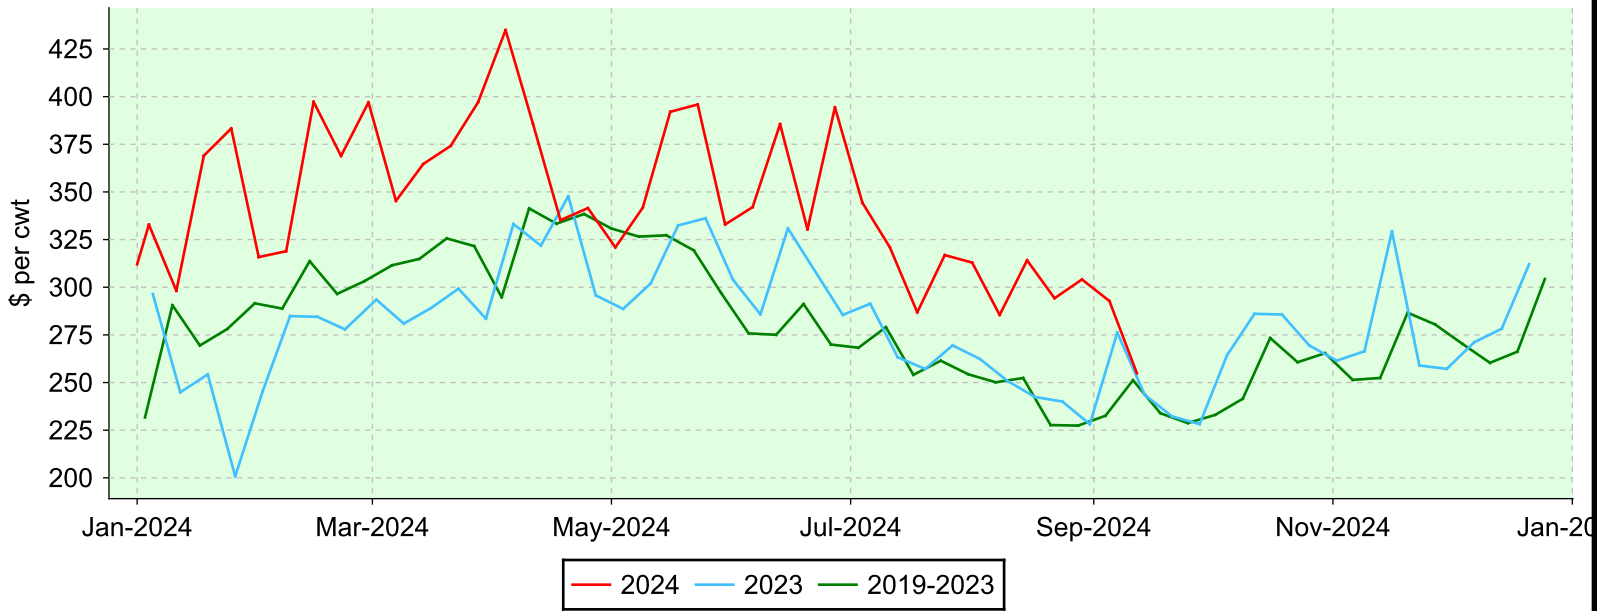

Lambs 80-94 lbs.

Brussels, Thursday sales.

Average Price

Volume